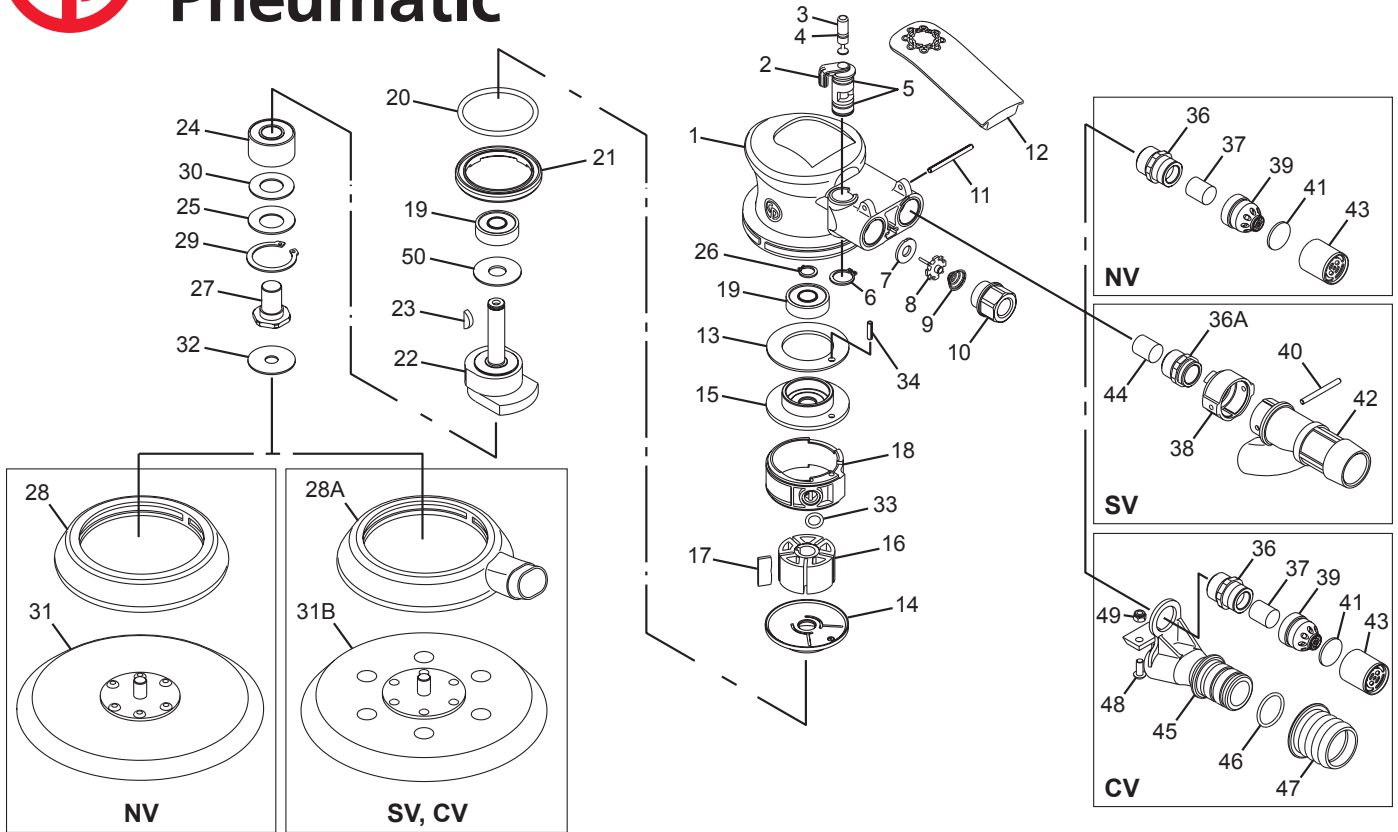

Chicago Pneumatic

CP7215, CP7225, CP7255 Series 6" (150mm) Palm Sanders

Item No.	Parts No.	Description	Qty
A	8940168367	Throttle Kit	
2		Regulator	1
3		Valve Stem	1
4		O-Ring	1
5		O-Ring	2
6		Retaining ring	1
B	8940168368	Valve Seat Kit	
7		Valve seat	1
8		Tip Valve	1
9		Conical Spring	1
C	8940168369	Exhaust Kit (for NV & CV)	
36		Muffler Screw	1
37		Muffler	1
38		Connector (for SV)	1
39		Nozzle	1
41		Muffler	1
43		Muffler Cap	1
D		ECO Change Motor Kit Composition	
13		Front Ring	1
14		Rear End Plate	1
15		Front End Plate	1
16	8940163416	Rotor	1
17	8940163417	Blades set (5 pcs.)	1
18	8940163418	Cylinder	1
19		Bearing	2
20	8940163420	O-Ring	1
22		Motor Shaft Balancer (see detail below**)	1
23		Rotor Key	1
24		Bearing	1
25		Bearing Shield	1
26		Snap Ring	1
27		Balancer Shaft	1
29		Snap Ring	1
30		Bearing Seal	1
33	8940163435	O-Ring	1
34		Pin	1
50		Anti-dust washer	1
**	8940168372	ECO Change Motor Kit CP7255	
22		Motor Shaft Balancer 3/16" (6mm) orbital	1
**	8940168373	ECO Change Motor Kit CP7215	
22		Motor Shaft Balancer 3/8" (10mm) orbital	1
**	8940168374	ECO Change Motor Kit CP7225	
22		Motor Shaft Balancer 3/32" (2.5mm) orbital	1
1	8940163399	Housing Assembly 3/16" (5mm) orbital ; red color	1
10	8940163409	Air Inlet	1
11	8940163494	Spring Pin	1
12	8940163410	Lever 3/32" (2.5mm) orbital	1
	8940163411	Lever 3/16" (5mm) orbital	1