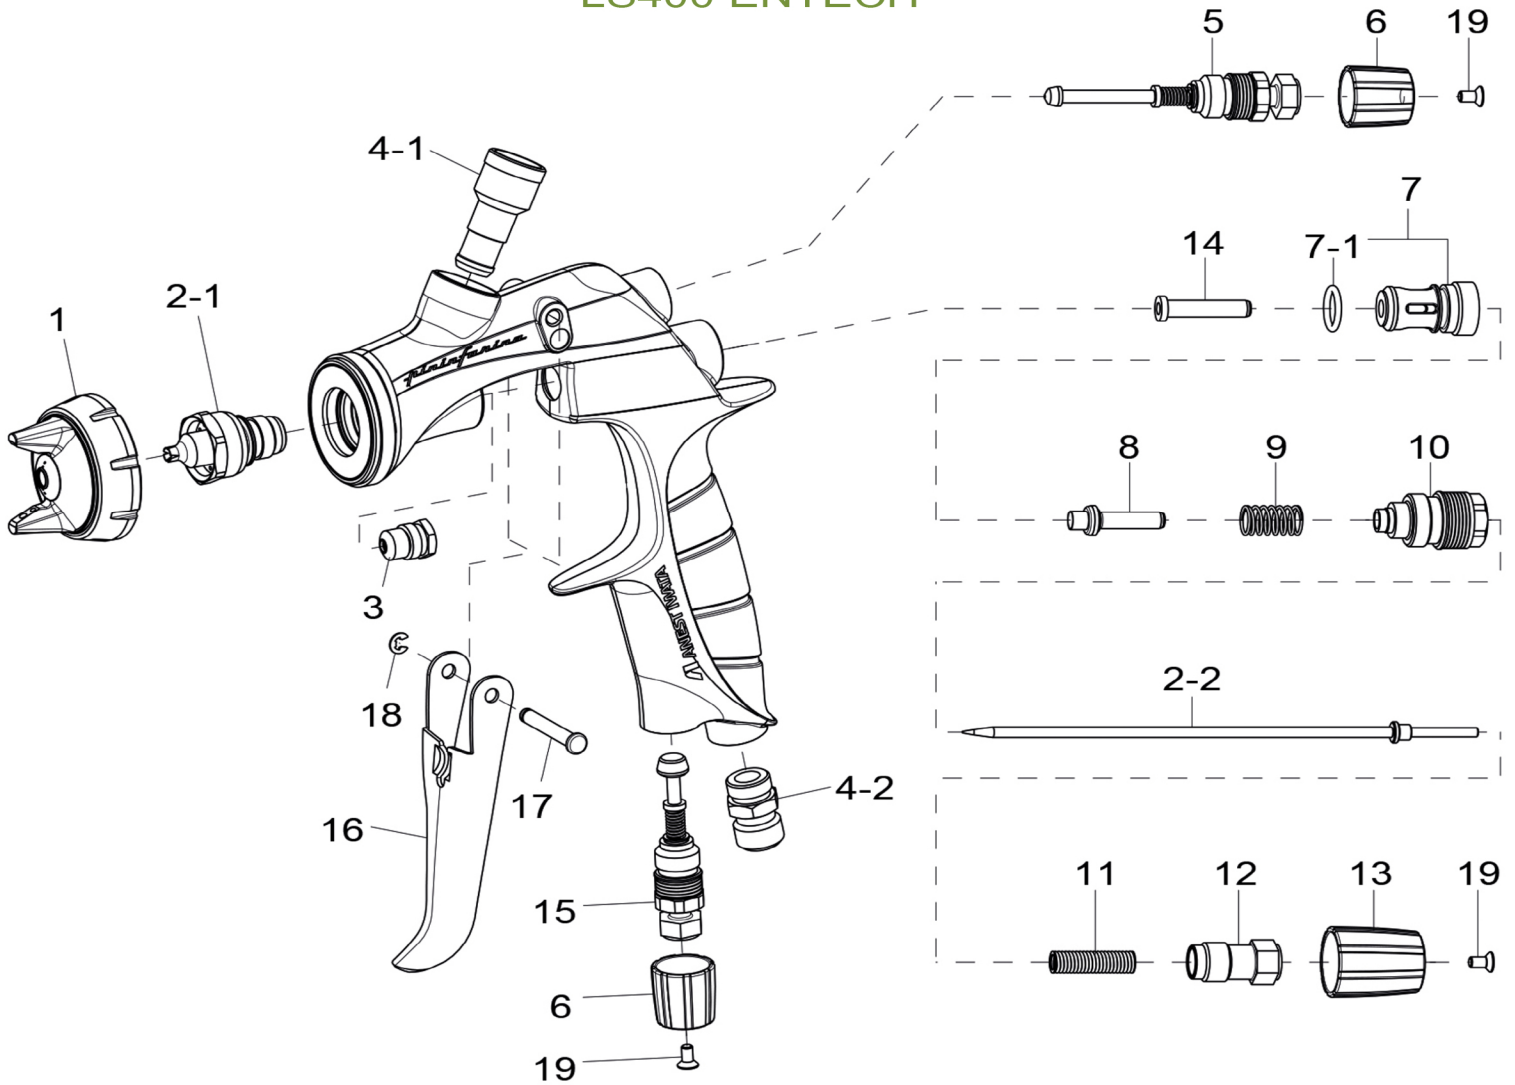

ANEST IWATA

LS400 ENTECH

REF#	PART #	DESCRIPTION	REMARKS
1	93512100	LS-400 AIR CAP ASSY 05	GREEN
2-1	93512770	FLUID NOZZLE ETS 1.2	ENTECH
2-1	93512790	FLUID NOZZLE ETS 1.3	ENTECH
2-1	93513130	FLUID NOZZLE ETS 1.4	ENTECH
2-1	93513150	FLUID NOZZLE ETS 1.5	ENTECH
2-2	93829600	FLUID NEEDLE	1.2
2-2	93830600	FLUID NEEDLE	1.3, 1.4, 1.5
SET	93512760	NOZZLE NEEDLE ASSY ETS 1.2	ENTECH
SET	93512780	NOZZLE NEEDLE ASSY ETS 1.3	ENTECH
SET	93513120	NOZZLE NEEDLE ASSY ETS 1.4	ENTECH
SET	93513140	NOZZLE NEEDLE ASSY ETS 1.5	ENTECH
3	93765610	CARTRIDGE PACKING ASSY	
4-1	93505421	FLUID NIPPLE 1/4"	
4-2	93660300	AIR NIPPLE 1/4"	
5	93505432	PATTERN ADJUST ASSY	
6	93512290	ENTECH ADJUST KNOB (GREEN)	GREEN
N/P	93505341	AIR CAP GASKET (BLACK)	

REF#	PART #	DESCRIPTION
7	93843530	AIR VALVE SEAT SET
7-1	96638008	O RING
8	93505480	AIR VALVE
9	93719530	AIR VALVE SPRING
10	93505492	FLUID ADJUST GUIDE SET
11	93593530	FLUID NEEDLE SPRING
12	93505822	FLUID ADJUST SCREW SET
13	93512730	ENTECH FLUID ADJUST KNOB (GREEN)
14	93935430	AIR VALVE SHAFT
15	93505842	AIR ADJUST SET
16	93505850	TRIGGER
17	93505860	TRIGGER STUD
18	96612025	E STOPPER
19	93506970	STAR FLAT HEAD BOLT
N/P	93505330	AIR CAP GASKET (WHITE)
N/P	5652	REPAIR KIT (Includes Ref #'s 3, 7, 9, 11, 17, 18)
N/P Not Pictured		2018 EDITION