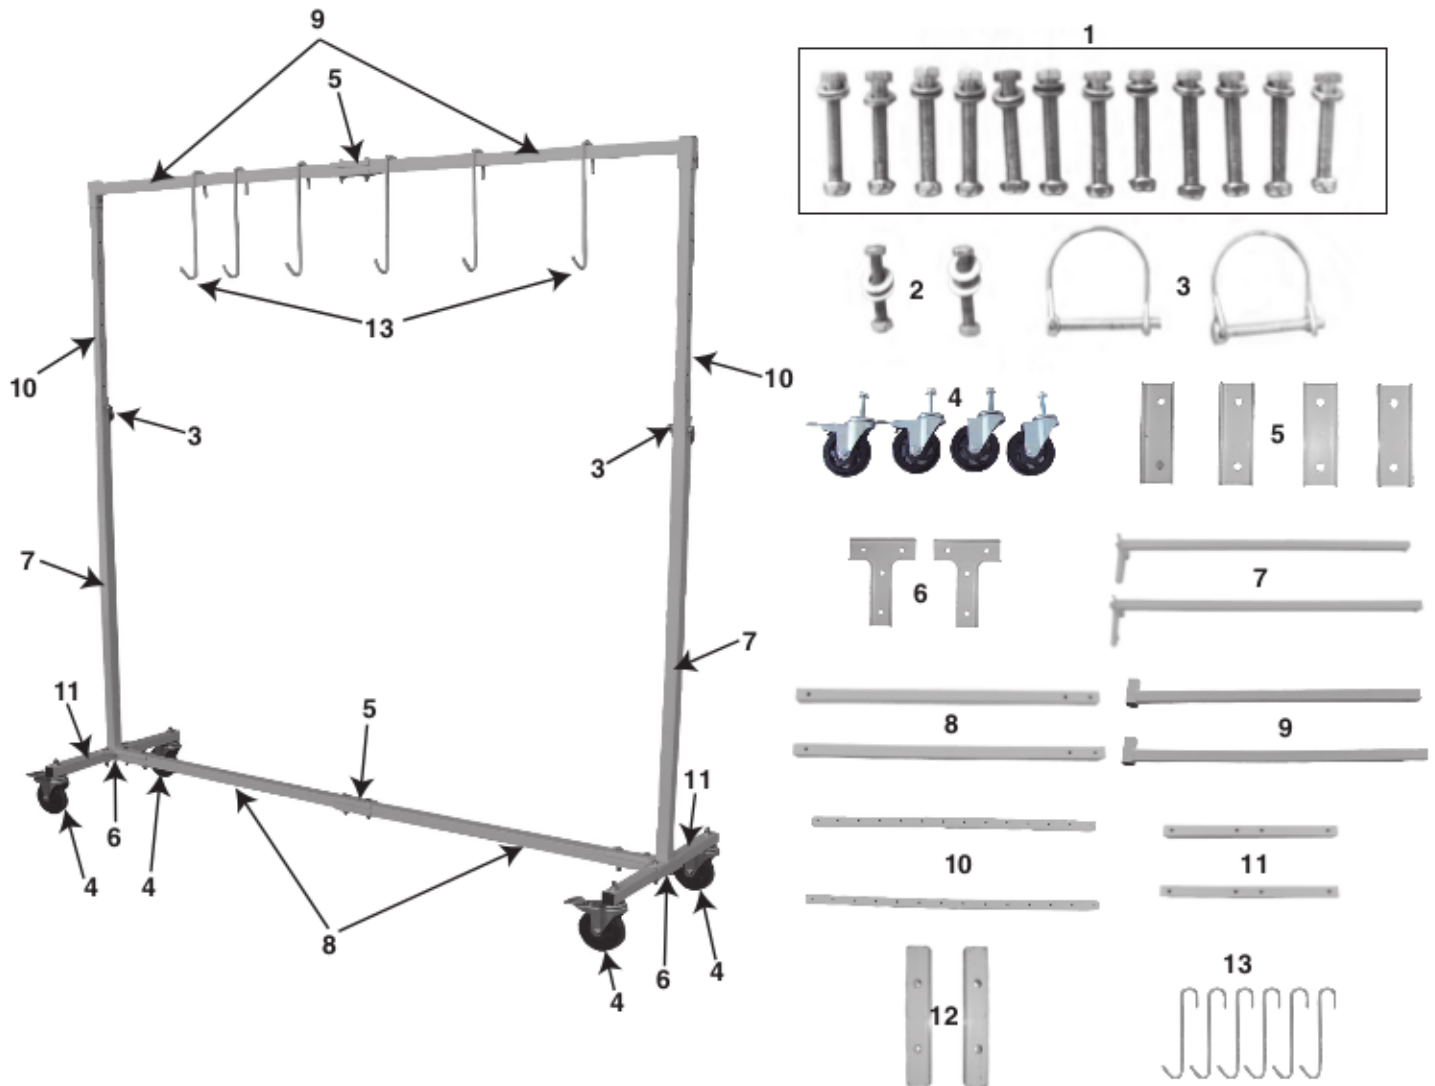

**Astro Pneumatic
Tool Company**

372 Old US Highway 52 South
Mount Airy, NC 27030

Model:

7306

Product Type:

**ADJUSTABLE 7 FOOT
PAINT HANGER**

Call 1.800.221.9705 for questions concerning performance of the product or other inquiries.

PARTS BREAKDOWN

Parts List

Index No.	Part No.	Description	Qty	Index No.	Part No.	Description	Qty
1	7306-01	Long Bolt Assembly	12	8	7306-08	Bottom Frame	2
2	7306-02	Short Bolt Assembly	2	9	7306-09	Top Frame	2
3	7306-03	Adjusting Pin	2	10	7306-10	Adjusting Frame	2
4	7306-04	Caster Assembly	4	11	7306-11	Frame Axle	2
5	7306-05	2-Hole Frame Bracket Clamp	4	12	7306-12	Frame Support Insert	2
6	7306-06	4-Hole T Bracket Clamp	2	13	7306-13	Hanging Hooks	6
7	7306-07	Main Frame	2				